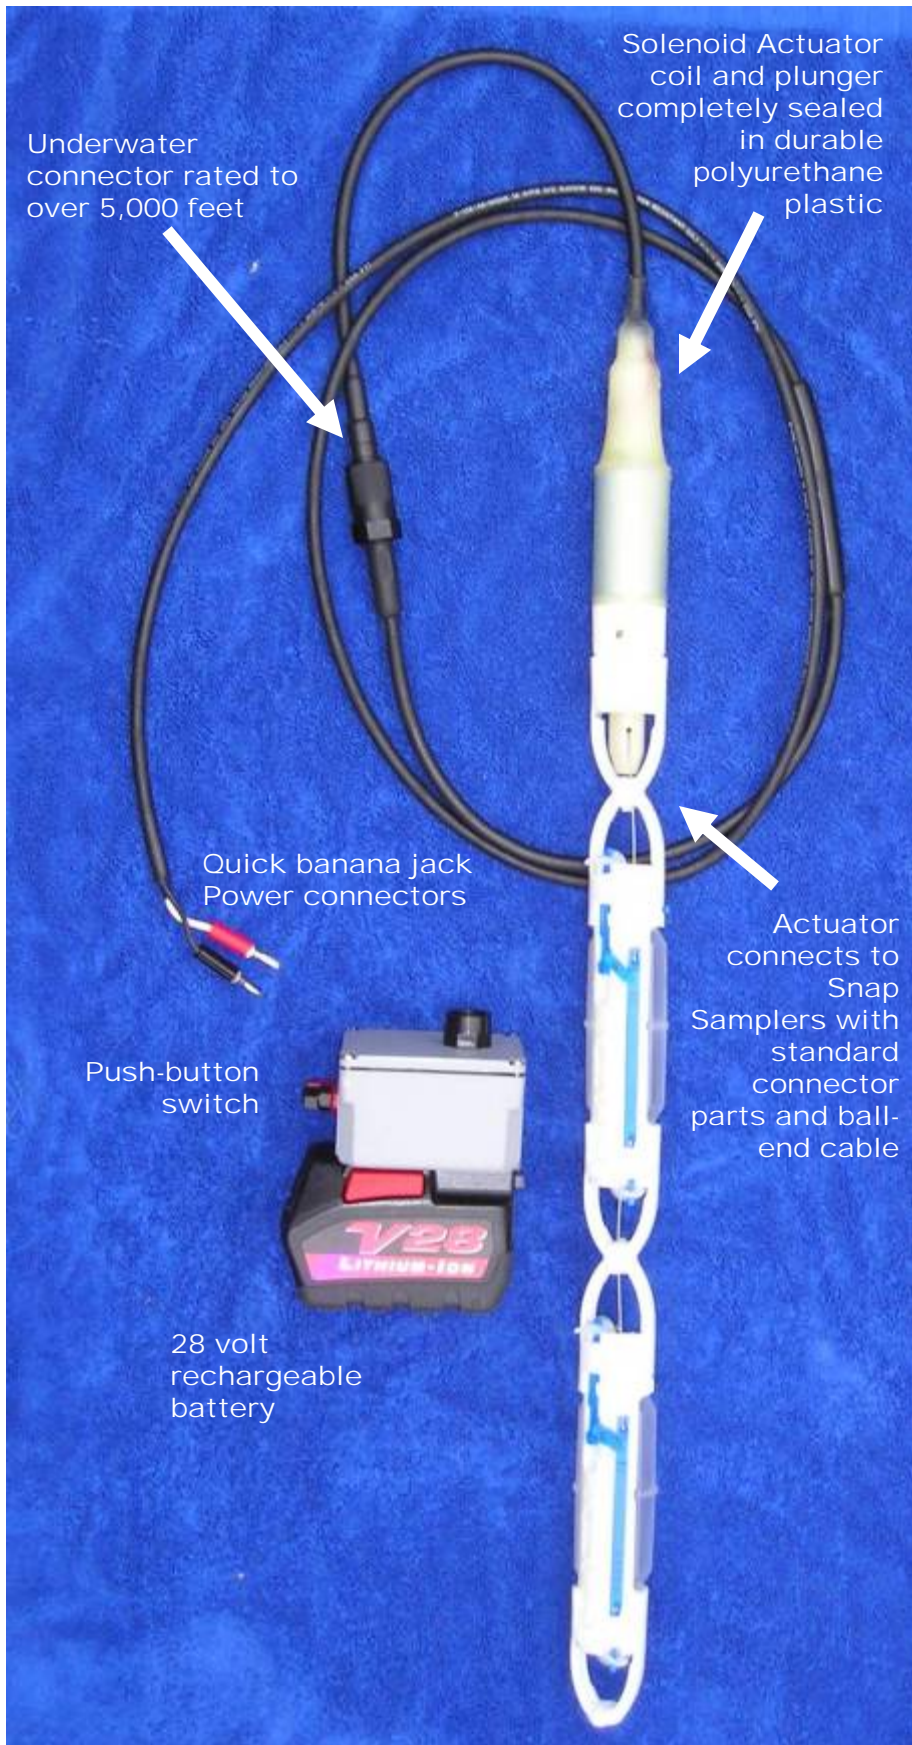

NEW! SNAP SAMPLER™ ELECTRIC TRIGGER

Now you can Snap Sample virtually any depth

THE NEW SNAP SAMPLER™ ***ELECTRIC TRIGGER***

BY PROHYDRO, INC. 585-385-0023