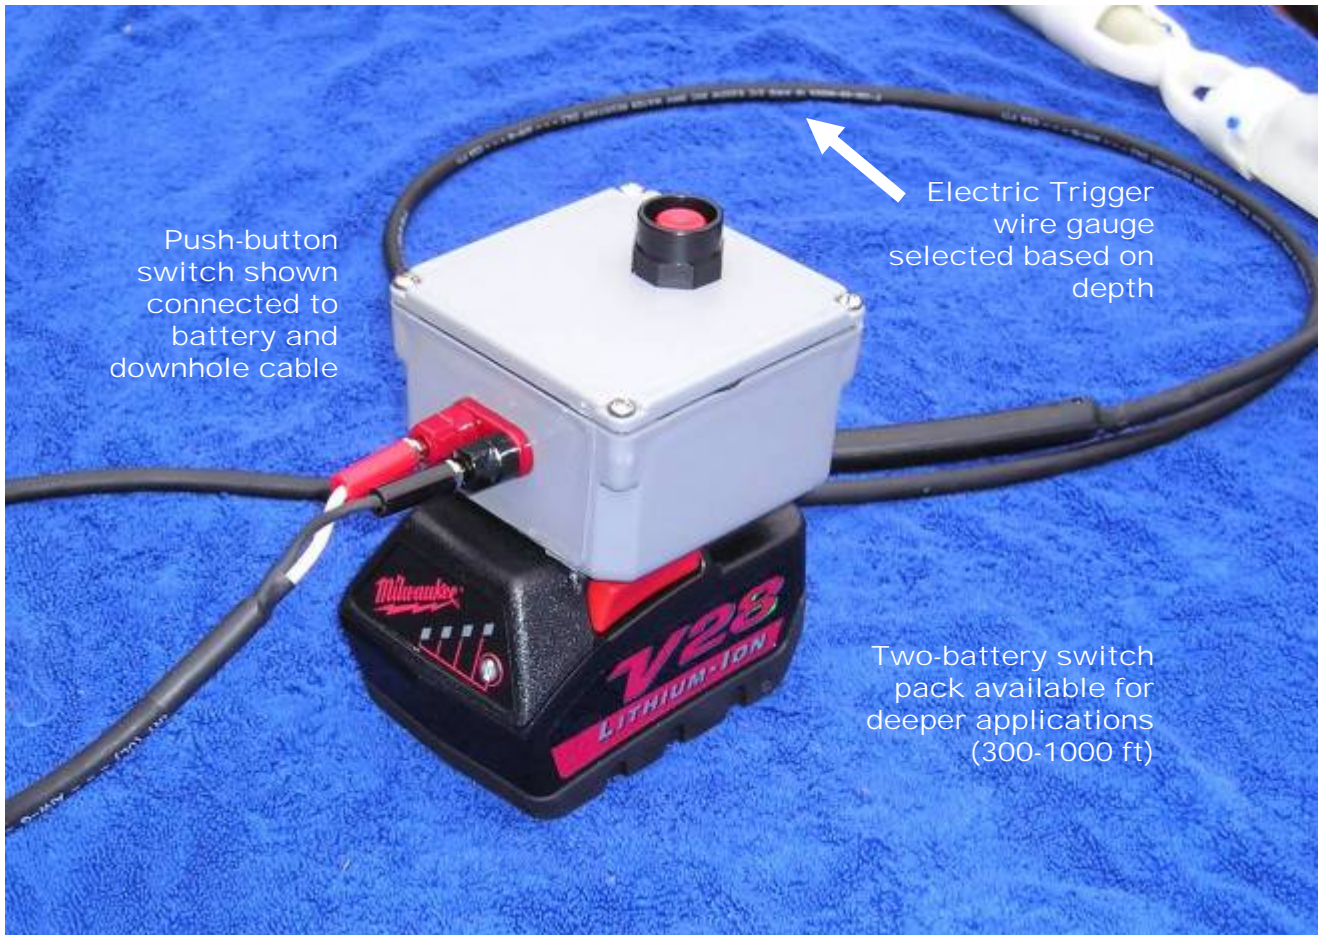

NEW! SNAP SAMPLER™ ELECTRIC TRIGGER

Now you can Snap Sample virtually any depth

THE NEW SNAP SAMPLER™ ***ELECTRIC TRIGGER***

BY PROHYDRO, INC. 585-385-0023